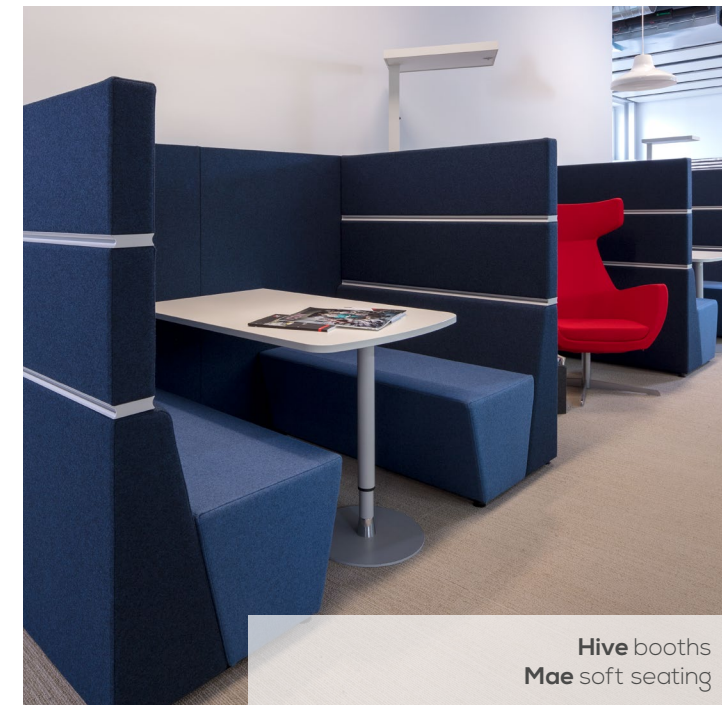

connection
space that works

Tryst Booths

MAN Energy Solutions

Project

Solution

A complete makeover of the technical and structural conditions was undertaken to create a contemporary office design. Recreation areas, communications zones and shared desks, separated by glass walls to create a transparent and open working atmosphere. Long window fronts provide a generous amount of daylight.

The spacious project room was created as a flexible and creative work lab. A bistro kitchen furnished with **Swoosh** poseur stools and **Rollie** lounge chairs invites for communication outside break times enabling more fluid collaboration across company.

Back-to-back **Cubbi** modules were specific in MAN branded colours and added to create small alcoves in the open plan area, providing privacy away from casual seating areas & sociable spaces.

Tryst booths integrated with power & presentation facilities were provided to support team working and break out facilities away from a traditional meeting room.

connection
space that works

Rollie lounge chairs
Swoosh poseur stools

Cubbi Booths

Hive booths
Mae soft seating