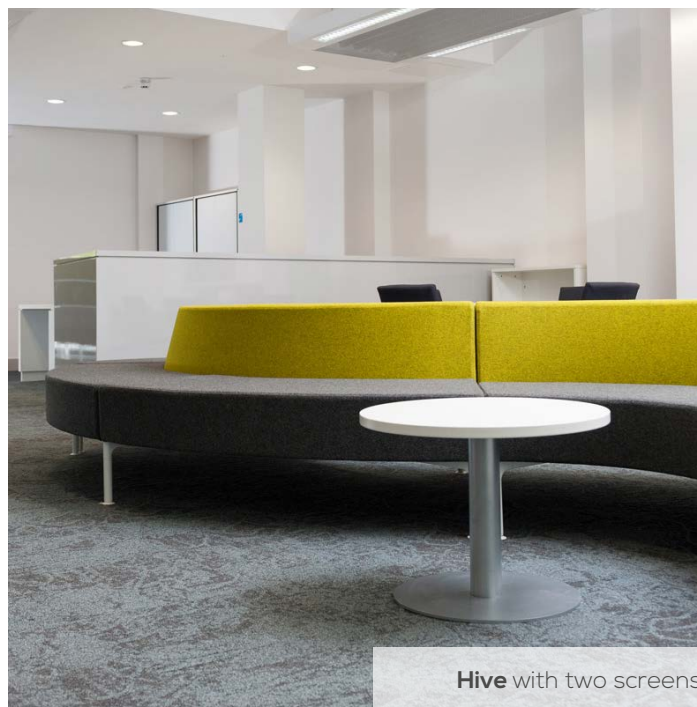

Hive with two screens